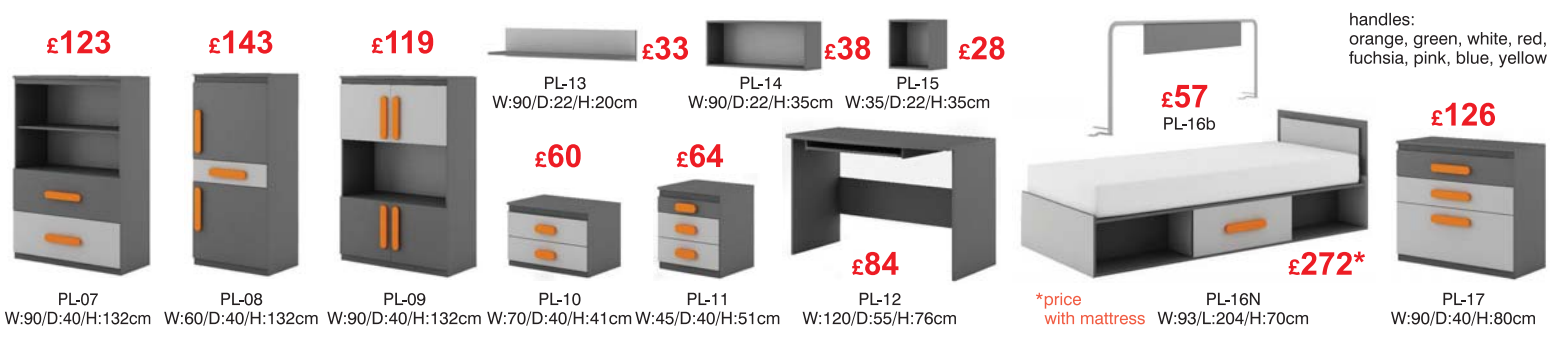

handles:
orange, green, white, red,
fuchsia, pink, blue, yellow

*price with mattress PL-16N W:93/L:204/H:70cm
£272*